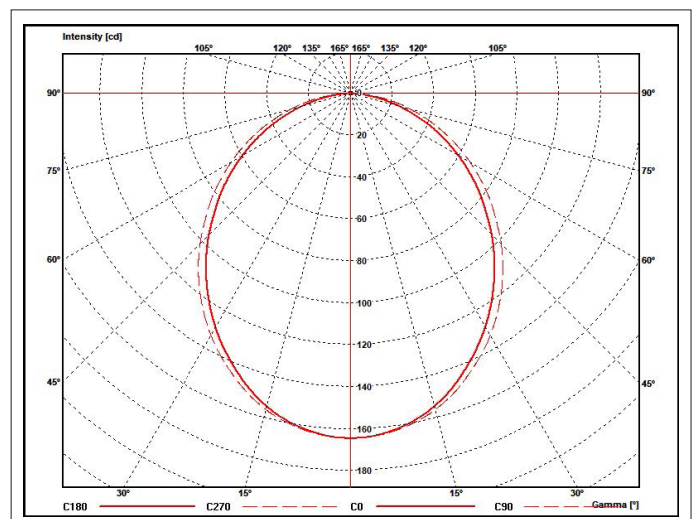

MEASURED LIGHT DISTRIBUTION [120° BW]