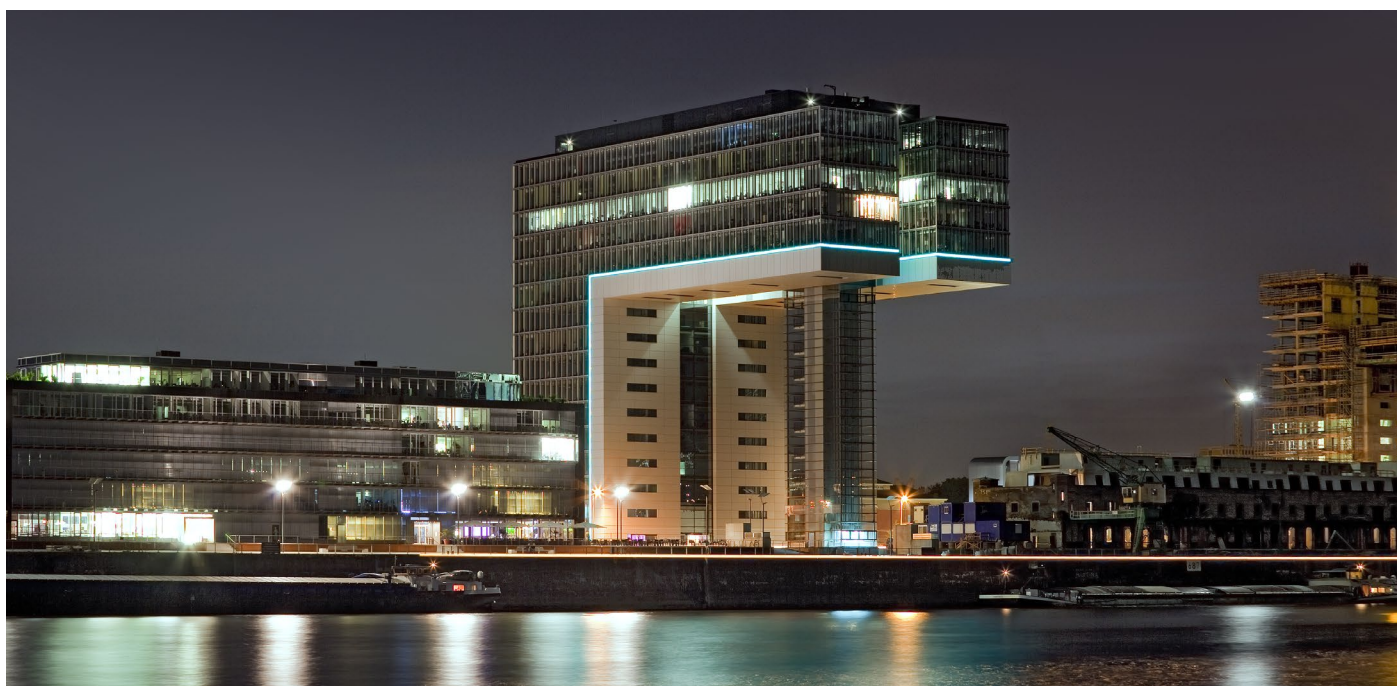

LED-SPACELIGHT

Façade and Surface Luminaire

ADO *Lights*

PICTURES