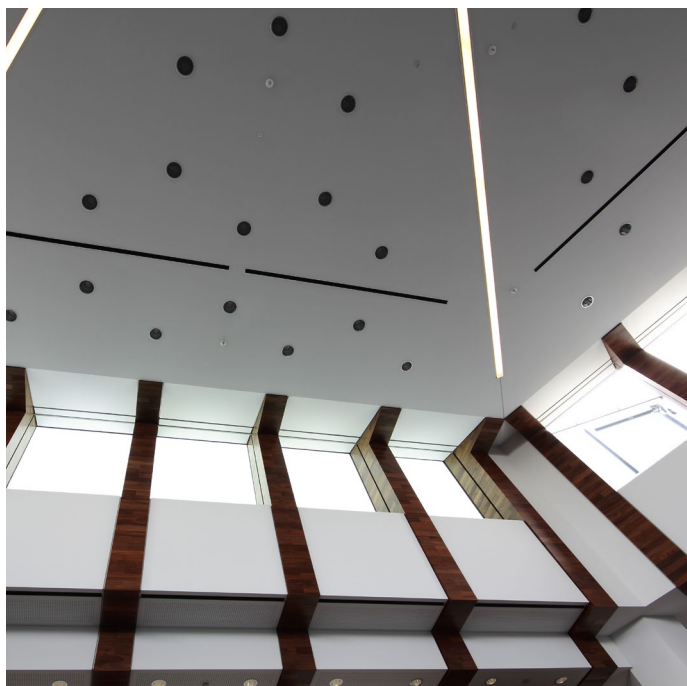

LED-SPACELIGHT

Façade and Surface Luminaire

BASE INFORMATION AND GENERAL TECHNICAL SPECIFICATIONS

LED-SpaceLight| Light as a concept

LED-SpaceLight allows previously unknown lighting concepts. Its beautiful glow adorns interior spaces such as show rooms or shop windows. In exterior spaces LED-SpaceLight resembles a striking light sculpture – when highlighting surfaces or the contours of a building. This extremely flat luminaire adds a splash of colour, with different white tones or through colour LEDs. An innovative effect that is impossible to ignore.

Features

- → Weatherproof
- → Perfect homogeneous lighting
- → Glare-free
- → Implementation in exterior or interior façade or in many and varied surfaces
- → Light colours monochrome, optional multicolor

DIMENSIONS [H X W]	3,000 x 1,500 mm max. light area Set up depth min. 25 mm
COLOUR TEMPERATURE	2,700/3,000/4,000/5,000 Kelvin optional RGB
CRI	CRI > 85
OPERATING VOLTAGE	24V DC
CONTROL INTERFACE	with ballast compatible to any interface e. g. DMX512, DALI, EIB etc.
IP RATING	IP54/65
CERTIFICATES	CE, RoHs
LUMINAIRE HOUSING	Aluminium anodised or stainless steel
COVER	ESG-glass optiwhite with passepartout e. g. black, white etc.
OTHER	Ambient temperature -25 °C up to +50 °C Connection cable with plug connections IP67 suitable for mounting in façades, mounting profile made of stainless steel