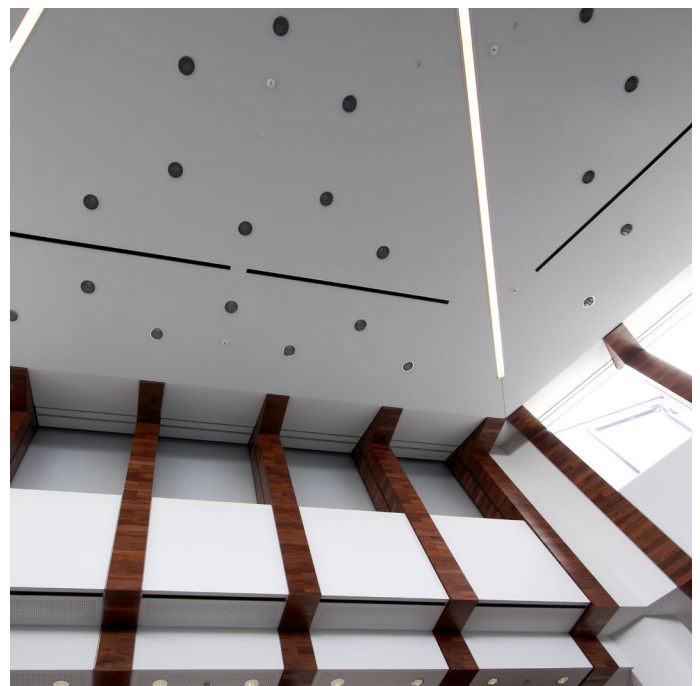

## Façade and Surface Luminaire

### LED-SpaceLight| Light as a concept

LED-SpaceLight allows previously unknown lighting concepts. Its beautiful glow adorns interior spaces such as show rooms or shop windows. In exterior spaces LED-SpaceLight resembles a striking light sculpture – when highlighting surfaces or the contours of a building. This extremely flat luminaire adds a splash of colour, with different white tones or through colour LEDs. An innovative effect that is impossible to ignore.

### Features

- Weatherproof
- Perfect homogeneous lighting
- Glare-free
- Implementation in exterior or interior façade or in many and varied surfaces
- Light colours monochrome, optional multicolor

|                    |   |
|--------------------|---|
| DIMENSIONS [H X W] | 3,000 x 1,500 mm max. light area<br>Set up depth min. 25 mm   |
| COLOUR TEMPERATURE | 2,700/3,000/4,000/5,000 Kelvin<br>optional RGB  |
| CRI                | CRI > 85  |
| OPERATING VOLTAGE  | 24V DC  |
| CONTROL INTERFACE  | with ballast compatible to any interface<br>e. g. DMX512, DALI, EIB etc.  |
| IP RATING          | IP54/65   |
| CERTIFICATES       | CE, RoHs  |
| LUMINAIRE HOUSING  | Aluminium anodised or stainless steel   |
| COVER              | ESG-glass optiwhite with passepartout<br>e. g. black, white etc.  |
| OTHER              | Ambient temperature -25 °C up to +50 °C<br>Connection cable with plug connections<br>IP67 suitable for mounting in façades,<br>mounting profile made of stainless steel |