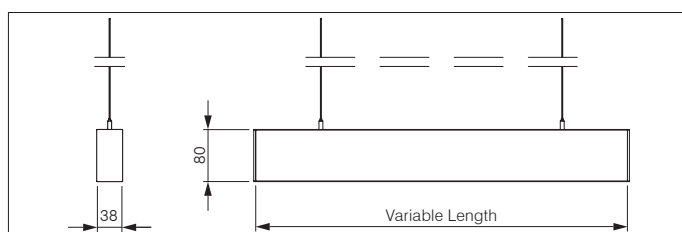

Pendant/Recessed Luminaire

BASE INFORMATION AND GENERAL TECHNICAL SPECIFICATIONS

Linargo | Simplistic Luminaire

A very simplistic design mated with the exact level of brightness. LED Linargo is available as a recessed luminaire, which thanks to its modular design can be strung together to form a continuous light band, and also as a pendant luminaire. Ideal for corridors, offices or above counter tops.

| | |
|-------------------------------|--|
| DIMENSIONS [L X W X H] | LUMINAIRE [STANDARD]: 1,690 x 38 x 80 mm Variable length |
| POWER CONSUMPTION | 51 W [at 1,690 mm length] |
| LUMINOUS FLUX | Module efficiency up to 143 lm/W Luminous flux 6,910 lm Nominal luminous flux 7,293 lm |
| LIGHT BEAM ANGLE | 120° |
| SERVICE LIFE | LED + EVG 50,000 hours at 70% of mean luminous flux |
| COLOUR TEMPERATURE | White 3,000/4,000 Kelvin |
| CRI | CRI > 85 Narrow colour tolerance MacAdam Step 3 |
| NORM/PERFORMANCE | UGR < 19 L65 < 1,500 cd/m ² according to EN12464-1:2011 |
| CONTROL INTERFACE | DALI DEVICE Type 6, DSI, switch DIM with memory function, corridorFUNCTION |
| IP RATING | IP40 |
| LUMINAIRE HOUSING | Aluminium anodised, black anodised or RAL powder-coated PMMA sheet, satinised |
| MOUNTING | Stainless steel cable and translucent supply line [Pendant]; Spring clips [Recessed] |
| CONVERTER | Operating voltage 220–240 AC Overload protection Overtemperature protection Short-circuit protection Dimming adjustable for DC-mode Suitable for emergency lighting systems according to EN50172 |
| OPTIONS | Pendant luminaire: direct/indirect separately switchable Emergency light function |
| WEIGHT | 3.2 kg |