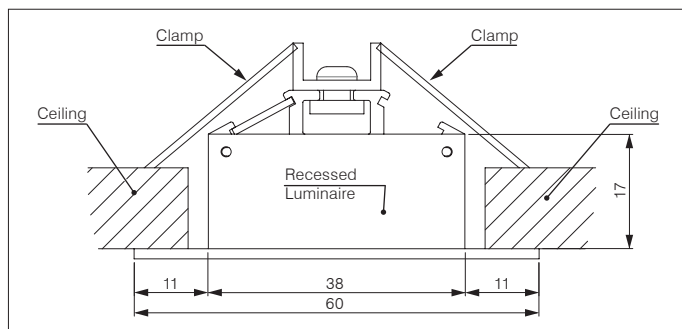

Pendant/Recessed Luminaire

BASE INFORMATION AND GENERAL TECHNICAL SPECIFICATIONS

Linargo | Simplistic Luminaire

A very simplistic design mated with the exact level of brightness. LED Linargo is available as a recessed luminaire, which thanks to its modular design can be strung together to form a continuous light band, and also as a pendant luminaire. Ideal for corridors, offices or above counter tops.

| | |
|-------------------------------|--|
| DIMENSIONS [L X W X H] | LUMINAIRE [STANDARD]: 1,690 x 38 x 80 mm Variable length |
| POWER CONSUMPTION | 51 W [at 1,690 mm length] |
| LUMINOUS FLUX | Module efficiency up to 143 lm/W Luminous flux 6,910 lm Nominal luminous flux 7,293 lm |
| LIGHT BEAM ANGLE | 120° |
| SERVICE LIFE | LED + EVG 50,000 hours at 70% of mean luminous flux |
| COLOUR TEMPERATURE | White 3,000/4,000 Kelvin |
| CRI | CRI > 85 Narrow colour tolerance MacAdam Step 3 |
| NORM/PERFORMANCE | UGR < 19 L65 < 1,500 cd/m ² according to EN12464-1:2011 |
| CONTROL INTERFACE | DALI DEVICE Type 6, DSI, switch DIM with memory function, corridorFUNCTION |
| IP RATING | IP40 |
| LUMINAIRE HOUSING | Aluminium anodised, black anodised or RAL powder-coated PMMA sheet, satinised |
| MOUNTING | Stainless steel cable and translucent supply line [Pendant]; Spring clips [Recessed] |
| CONVERTER | Operating voltage 220–240 AC Overload protection Overtemperature protection Short-circuit protection Dimming adjustable for DC-mode Suitable for emergency lighting systems according to EN50172 |
| OPTIONS | Pendant luminaire: direct/indirect separately switchable Emergency light function |
| WEIGHT | 3.2 kg |