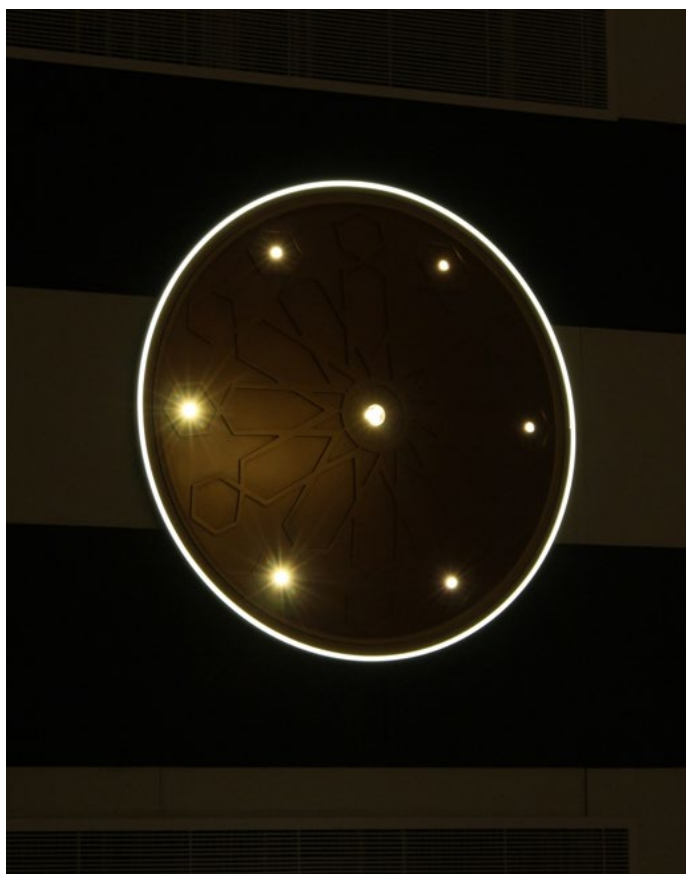

SHEIKH RASHID AUDITORIUM

Dubai

INTERIOR LIGHTING
LED-LUC | LED-LUC 60 | LIGHTLINE CIRCULAR