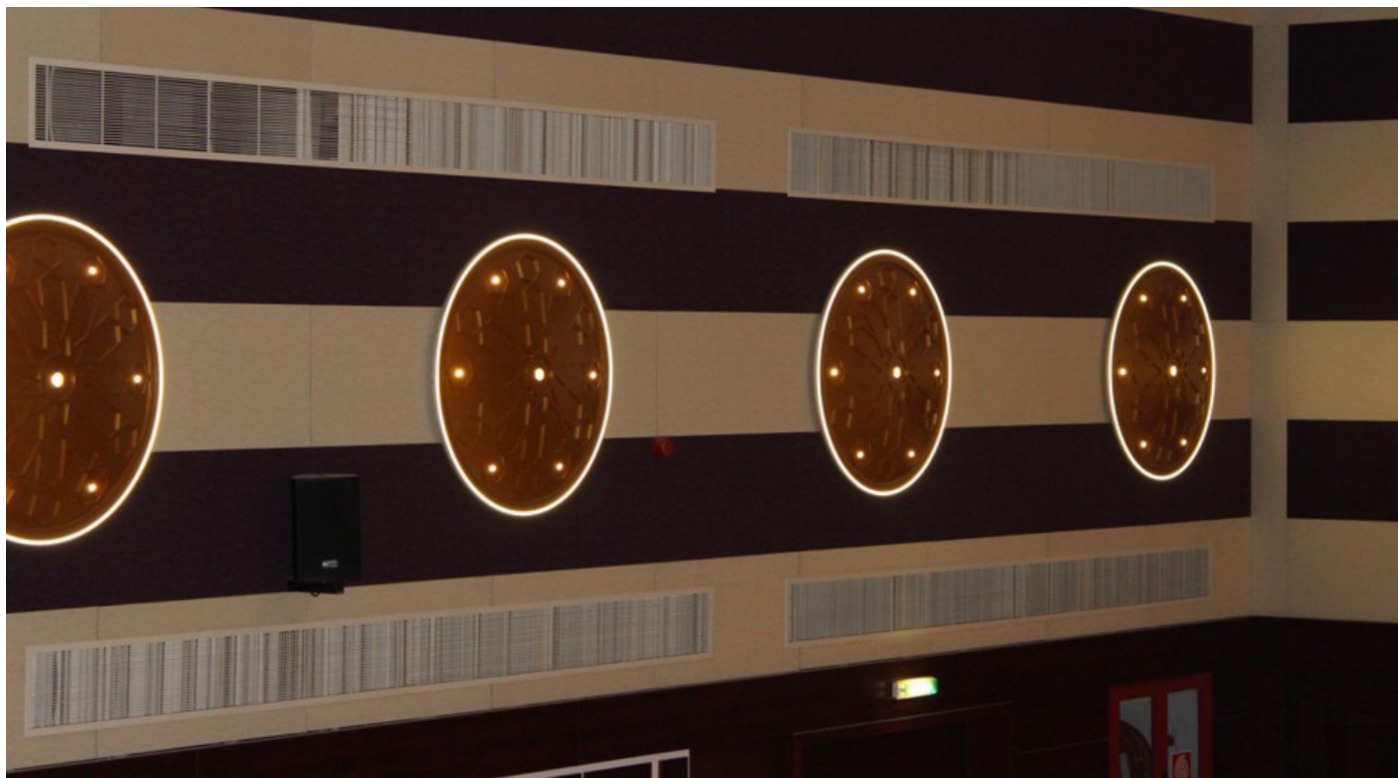

SHEIKH RASHID AUDITORIUM

Dubai

INTERIOR LIGHTING
LED-LUC | LED-LUC 60 | LIGHTLINE CIRCULAR