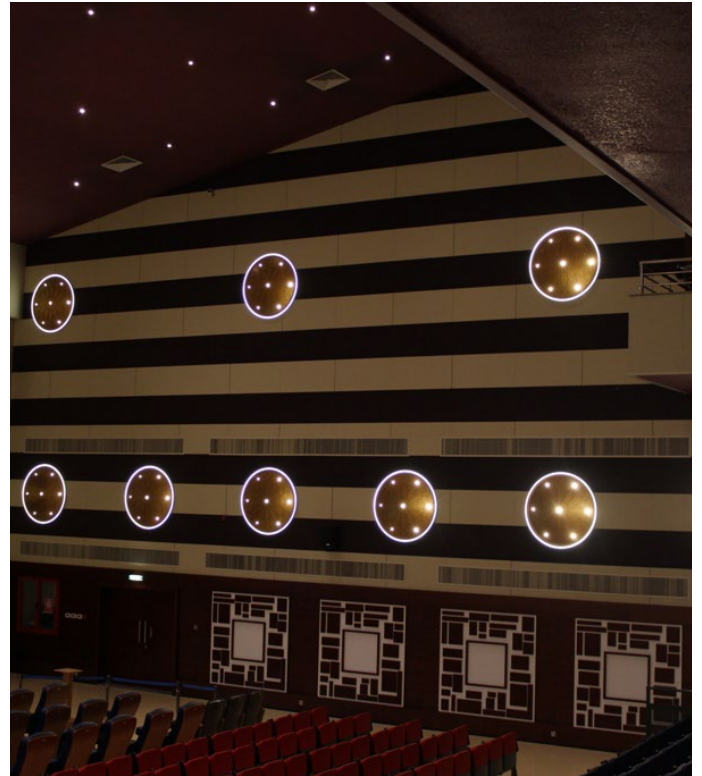

The Sheikh Rashid Auditorium is an imposing building of the Indian High School in Dubai. When redesigning the event room with its 1,800 seats, several ADO Lights luminaires were combined to a new design language.

26 circular light elements were used, each comprising one LED-Luc with a centre diameter of 60 millimetres, 6 LED-Luc miniature spots, framed by 3.9 metres of curved LED-Light-Line. Wood (MDF) was used as the carrier material and the wiring as well as the power supplies were also supplied by ADO Lights.

But this is more than just a successful collaboration. The result of this cooperation is attractively styled and meets the demands of this spacious room that regularly hosts theatre performances and other cultural events. The light elements on the side walls of the auditorium appear decorative, like oversized brooches. Above all, they can be infinitely dimmed – to suit the occasion or the light intensity desired in the course of the performance.

SHEIKH RASHID AUDITORIUM

Dubai

INTERIOR LIGHTING
LED-LUC | LED-LUC 60 | LIGHTLINE CIRCULAR

Illumination | Products

- 26 Mural light elements
- Each composed of:
 - 6 LED-Luc 2,700K
 - 1 LED-Luc 60 2,700K
 - 3.9 m LED-LightLine 2.700K curved/circular
- Incl. power supplies and wiring
- All dimmable