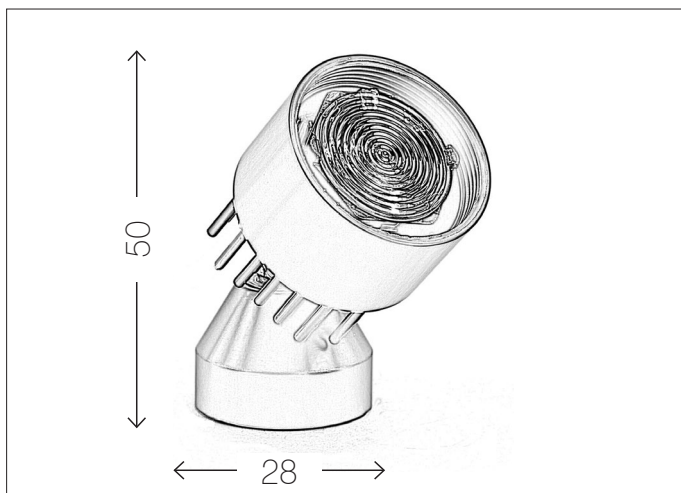

Features

- → High flexibility due to a multitude of application options and individual adjustability
- → Magnetic base
- → For private residences, showrooms, churches, castles, museums, trade fairs, libraries, galleries
- → To gently illuminate paintings, works of art, exhibits
- → No UV components
- → Low heat/thermal load, hence, only very little air-conditioning
- → Excellent CRI [CRI > 90]
- → Lenses subsequently changeable

DIMENSIONS [W X H]	Approx. 28 x 50 mm
POWER CONSUMPTION	1–3 W
OPERATING VOLTAGE	Low voltage to 48V DC
LIGHT BEAM ANGLE	10°/25°/50° freely swivelling on bullet magnet
SERVICE LIFE	LED 50,000 hours at 70% of mean luminous flux
COLOUR TEMPERATURE	White | 2,600/3,000/3,500/4,000 Kelvin
CRI	CRI > 90
NO. OF LEDS	1
IP RATING	IP44
CERTIFICATES	CE, RoHs
LUMINAIRE HOUSING WITH BULLET MAGNET	Aluminium anodised Aluminium black anodised Aluminium vanished white RAL9010
ATTACHEMENTS [OPTIONAL]	Threads for screwing on · Honey comb mesh to optimise the dazzling effect · Tapered
CONTROL INTERFACE	Static or digital dimmable converter, DALI
WEIGHT	0.08 kg

Subject to technical changes · Issued 02/2016